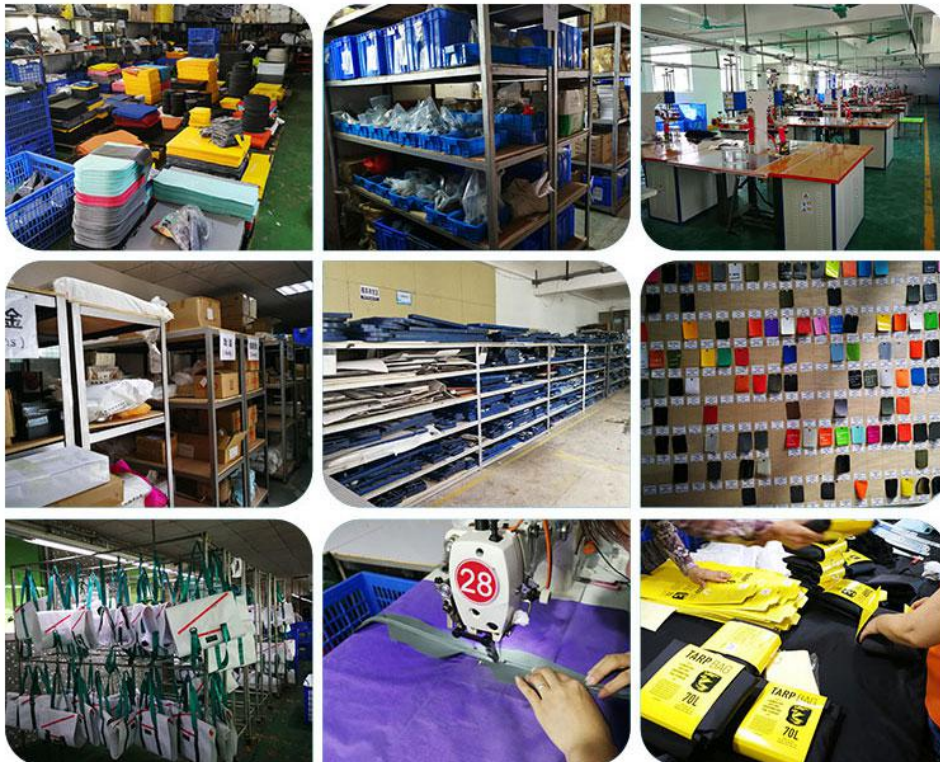

FACTORY PHOTO